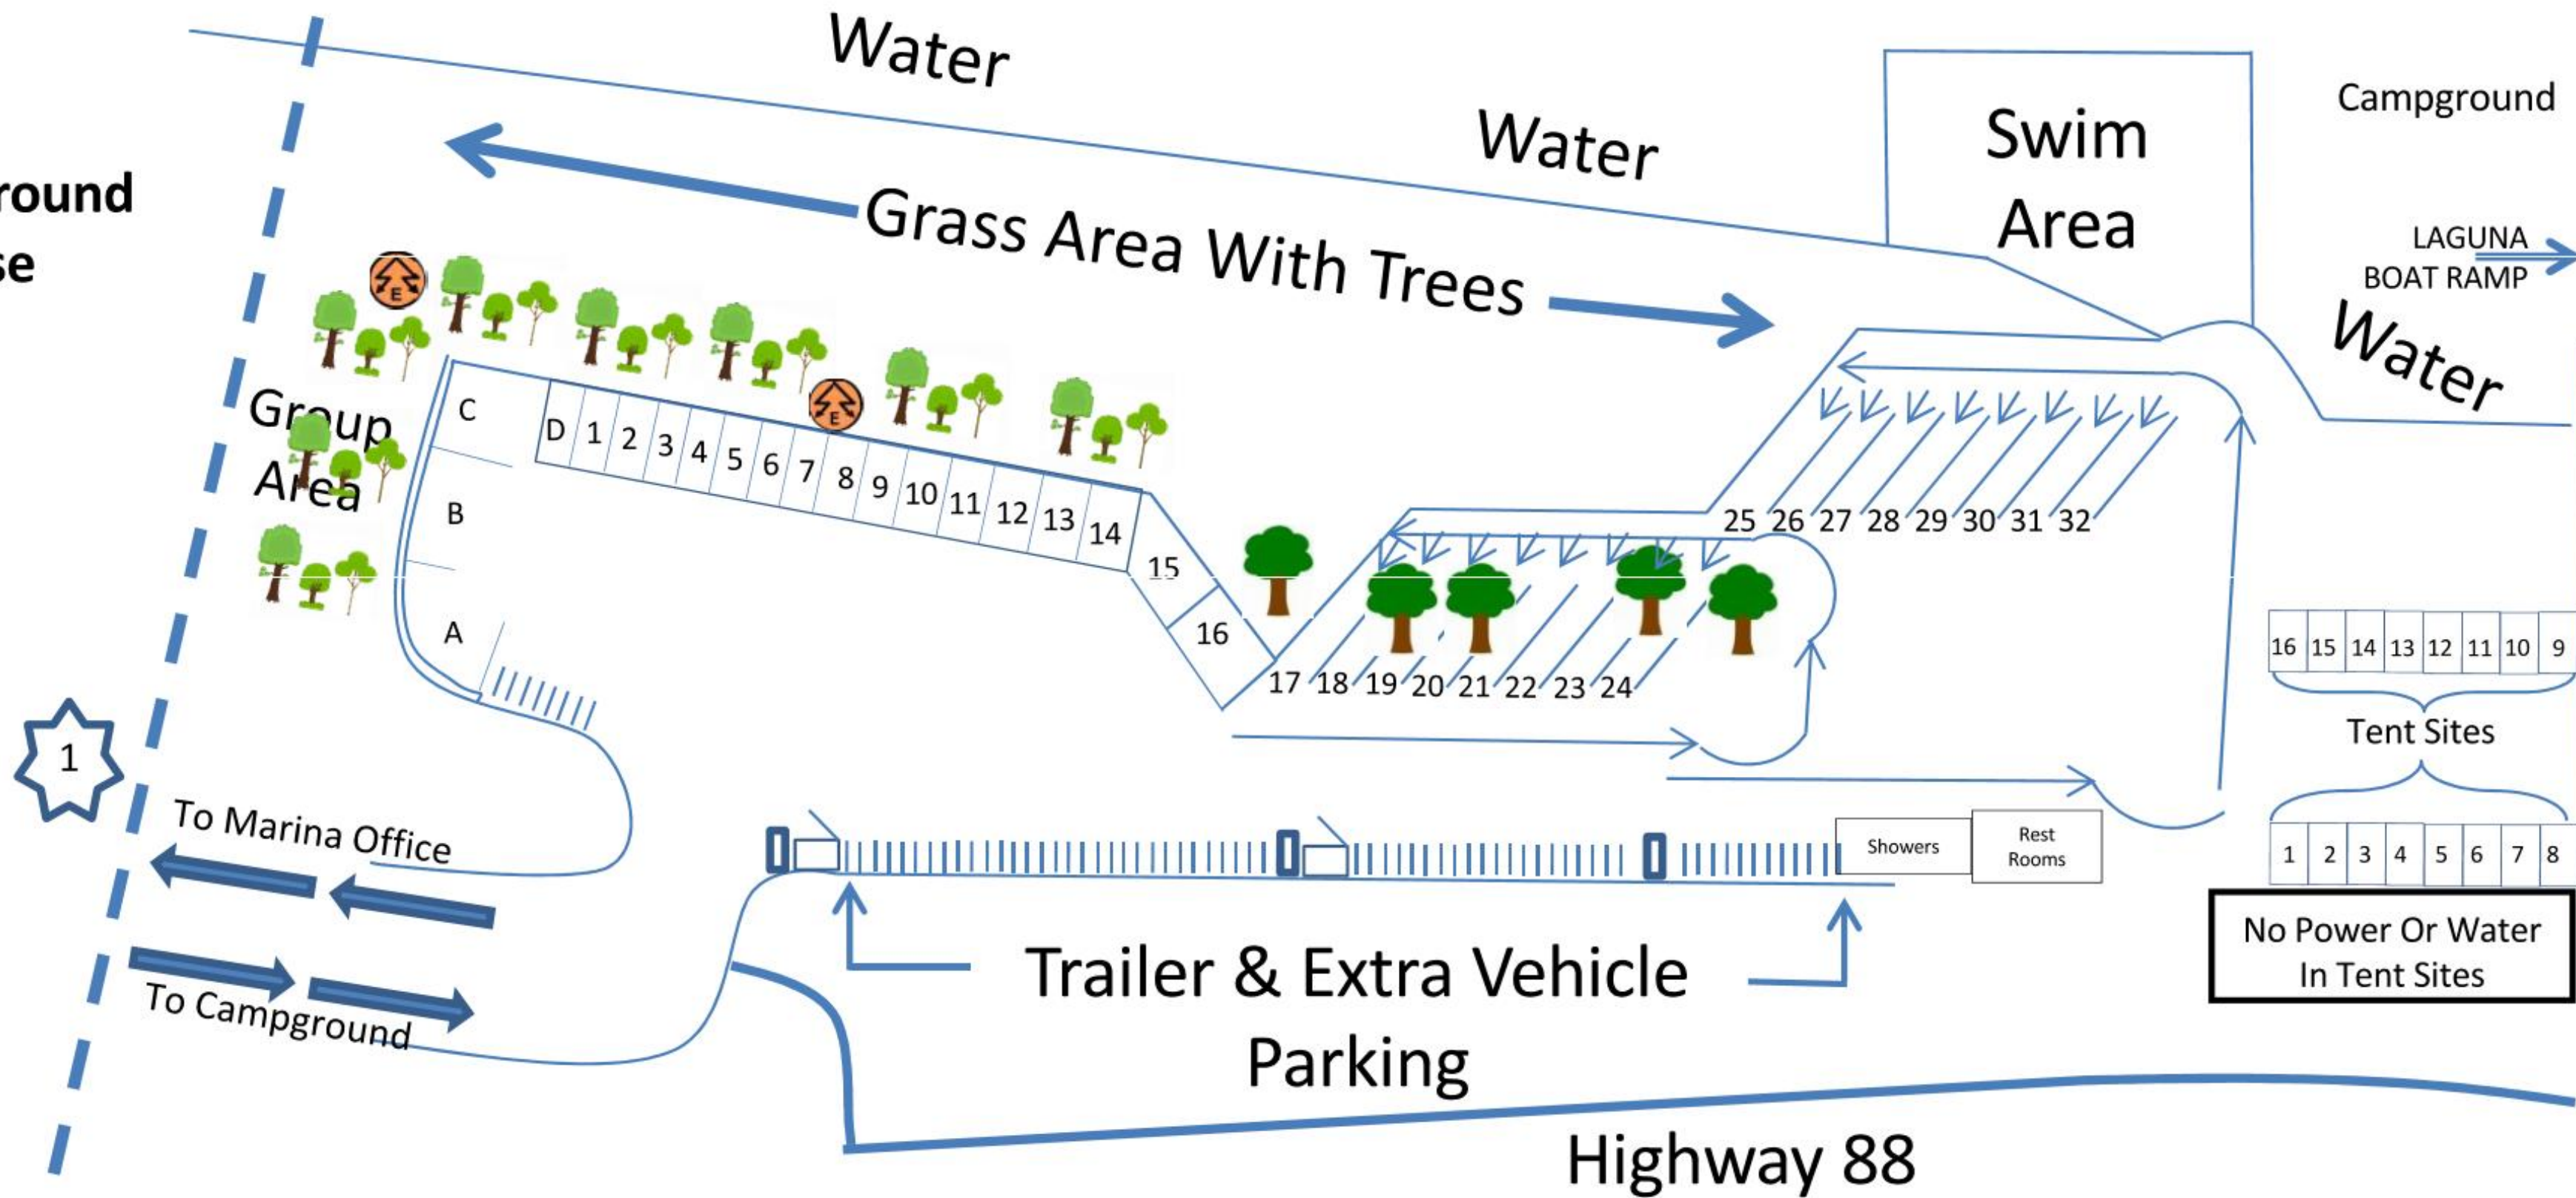

No Campground  
Day Use

1

To Marina Office

To Campground

Trailer & Extra Vehicle  
Parking

Highway 88

Showers

Rest Rooms

No Power Or Water  
In Tent Sites

16 15 14 13 12 11 10 9

Tent Sites

1 2 3 4 5 6 7 8

Water

Water

Swim  
Area

Campground

LAGUNA  
BOAT RAMP

Water

Grass Area With Trees

Group  
Area

C  
D 1 2 3 4 5 6 7 8 9 10 11 12 13 14

15

16 17 18 19 20 21 22 23 24

25 26 27 28 29 30 31 32

16 15 14 13 12 11 10 9

Tent Sites

1 2 3 4 5 6 7 8

No Power Or Water  
In Tent Sites